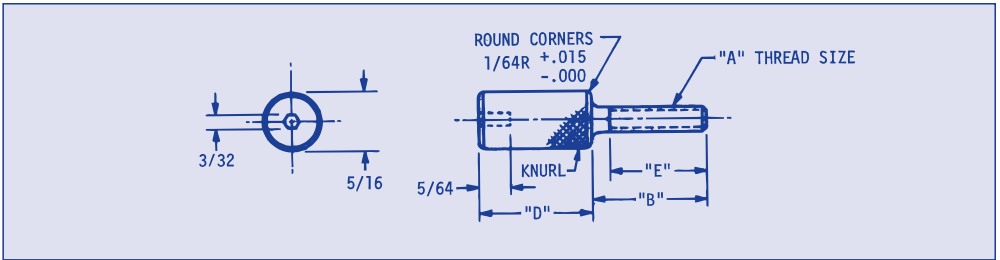

KNURLED THUMB SCREWS

**5/16 HEAD
SIZE**

Material: 303 Stainless steel.

ORDER BY CATALOG NUMBER

Cat. No.	A	B	D	E	Cat. No.	A	B	D	E
JKS-D1-1 JKS-D1-2	#4-40	1/2 3/4	1/2	7/16 5/8	JKS-D1-9 JKS-D1-10 JKS-D1-11 JKS-D1-12	#10-24	1/2 3/4 1 1-1/4	3/16	7/16 5/8 13/16 1
JKS-D1-3 JKS-D1-4 JKS-D1-5	#6-32	1/2 3/4 1	1/2	7/16 5/8 13/16	JKS-D1-13 JKS-D1-14 JKS-D1-15 JKS-D1-16	#10-32	1/2 3/4 1 1-1/4	3/16	7/16 5/8 13/16 1
JKS-D1-6 JKS-D1-7 JKS-D1-8	#8-32	1/2 3/4 1	1/2	7/16 5/8 13/16					

KNURLED THUMB SCREWS

**5/16 HEAD
SIZE**

HEAVY HEAD

Material: 303 Stainless steel.

ORDER BY CATALOG NUMBER

Cat. No.	A	B	D	E	Cat. No.	A	B	D	E
JKS-E1-1 JKS-E1-2 JKS-E1-3	#4-40	3/8 1/2 3/4	1/8 1/2 1/2	5/16 7/16 5/8	JKS-E1-12 JKS-E1-13	#8-32	3/8 1/2	1/8 1/8	5/16 3/8
JKS-E1-4 JKS-E1-5 JKS-E1-6 JKS-E1-7 JKS-E1-8	#6-32	1/2 3/4 1 3/8 1/2	1/2 1/2 1/2 1/8 1/8	7/16 5/8 13/16 5/16 3/8	JKS-E1-14 JKS-E1-15 JKS-E1-16 JKS-E1-17	#10-24	1/2 3/4 1 1-1/4	3/16	7/16 5/8 13/16 1
JKS-E1-9 JKS-E1-10 JKS-E1-11	#8-32	1/2 3/4 1	1/2 1/2 1/2	7/16 5/8 13/16	JKS-E1-18 JKS-E1-19 JKS-E1-20 JKS-E1-21	#10-32	1/2 3/4 1 1-1/4	3/16	7/16 5/8 13/16 1